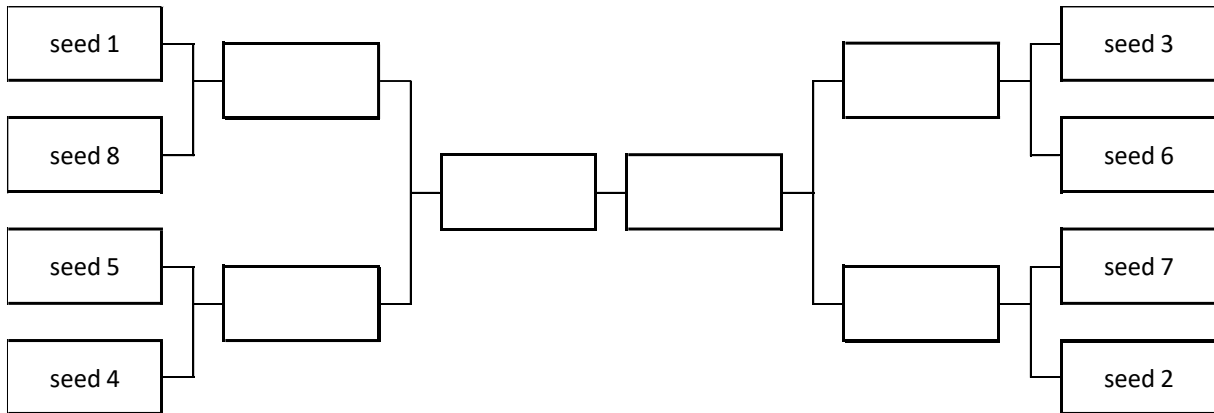

MATCHPLAY

Main draw

Every match in the main draw will be played in two rounds, first round with 1 single player and 2 players in foursome, and second round with 3 single players.

The best of 5 points will decide the team winner in every match.

If a Foursomes or Singles Match is tied after eighteen holes, no extra holes will be played. The halved match will stand. In the event of a tie a nominated player from each team will play sudden death in individual matchplay.